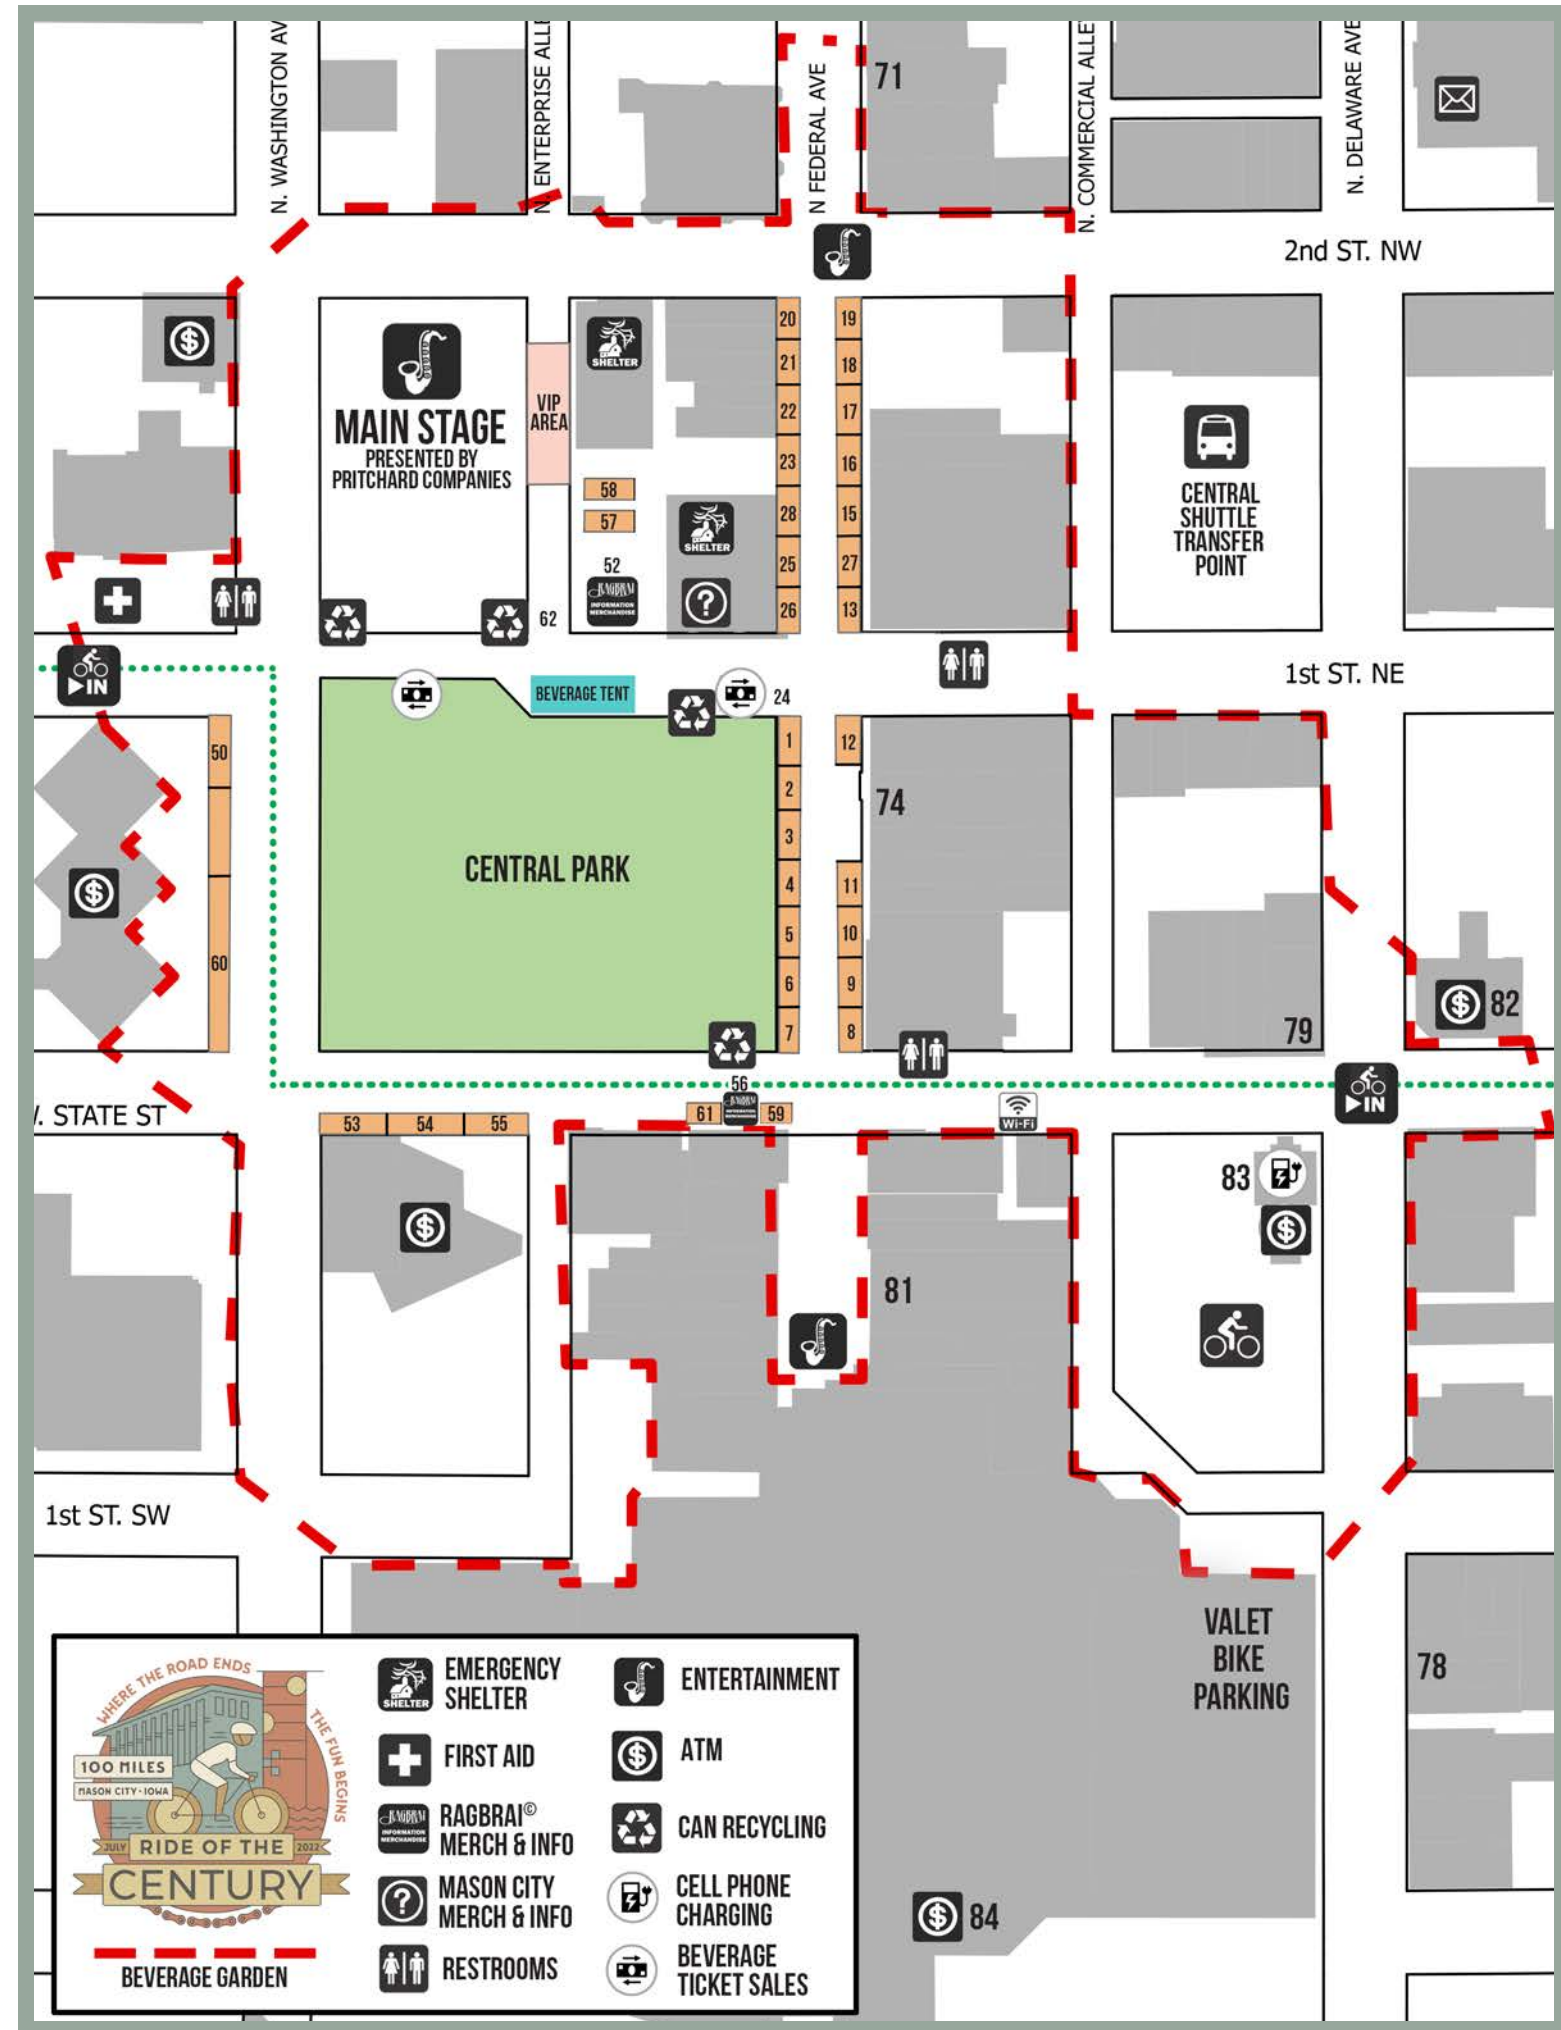

VENDORS DOWNTOWN

1. Bearded Jackal Street Food
2. Moni Jo's
3. The Cookie Dough'Tique
4. Filipino Foodie
5. Miracle Ear
6. Your Time Medical
7. NIP Fitness
8. Freedom Inn His Grace Ministry
9. Isagenix
10. Kona Ice of Central Iowa
11. A Mouthful
12. Bernatello's Foods
13. Black Dog BBQ
15. Caribbean Kitchen
16. Smokin' Mama's
17. Lake Lemonade / Charcuteme
18. Smokin' G's BBQ
19. Kraft-Heinz Company & Minnie Donuts
21. Luna's Tacos
22. Garcia's Taqueria
23. Pacific Rim Noodle
24. Salvation Army

25. Karam's Grill
26. All About Cheesesteaks
27. Hungry Charlies
28. Big Foot's BBQ
50. Live Hydration Spa
  of West Des Moines
52. RAGBRAI® Merch
53. Wartburg College
54. Wildcycler
55. Discover Austin
56. RAGBRAI® Merch
57. Primal Wear
58. Big Grove Brewery
59. Bikelowa.com
60. Pritchard Companies
61. Kevita / Havas Formula
62. TIPICO

EAST PARK/ CAMPGROUND VENDORS

65. River City Morning Kiwanis
66. Lake Lemonade / Charcuteme
67. Uff-Da-Dogs

RAGBRAI MASON CITY ONLINE
www.ragbraimasoncity.com
www.facebook.com/ragbraimasoncity
@RAGBRAIMC @RAGBRAIMC
HASHTAG: #ragbraimc