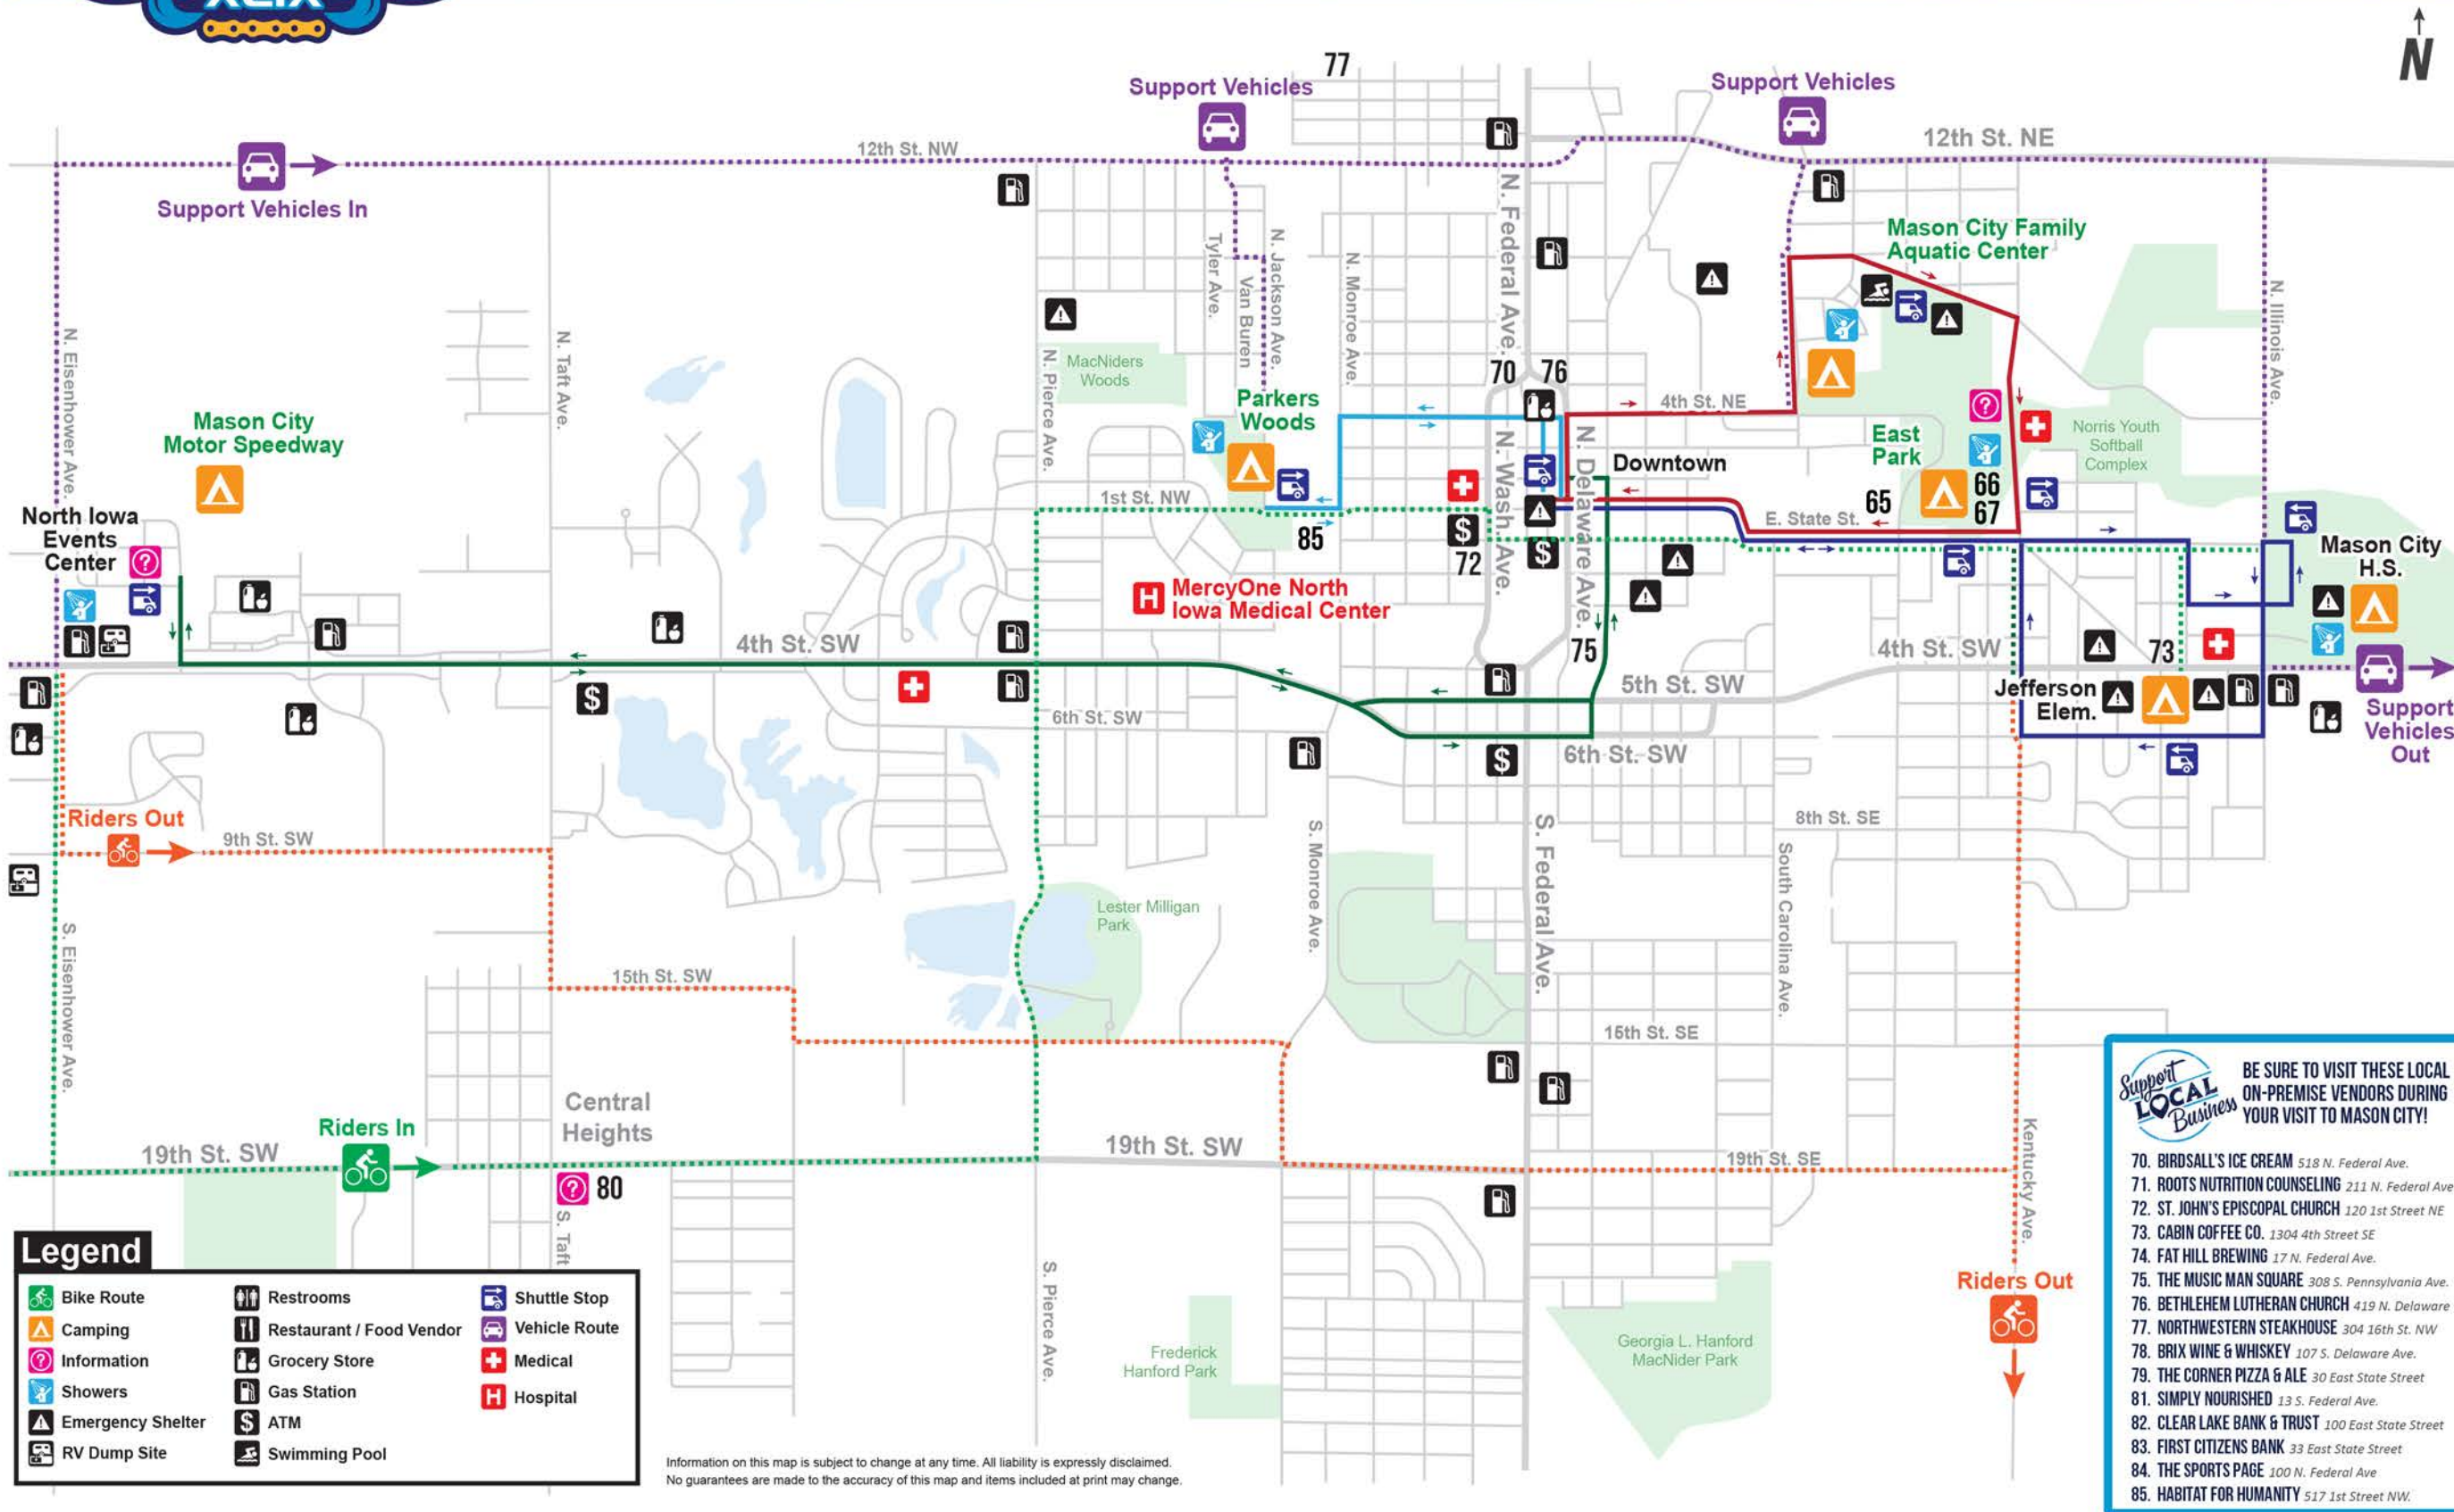

WELCOME TO MASON CITY!

WEDNESDAY, JULY 27, 2022

Legend		
	Restrooms	Shuttle Stop
	Restaurant / Food Vendor	Vehicle Route
	Grocery Store	Medical
	Gas Station	Hospital
	ATM	
	Swimming Pool	

Information on this map is subject to change at any time. All liability is expressly disclaimed. No guarantees are made to the accuracy of this map and items included at print may change.

THANK YOU TO OUR SPONSORS:

SCAN ME

RAGBRAI is only possible because of towns like Mason City opening their doors, businesses, and providing volunteers to serve the ride. If you would like to express your gratitude to the towns of Iowa who make this possible scan the QR code to donate. All funds will be split evenly among the eight overnight towns charities. RAGBRAI is donating \$15k per town to this fund.

VENDORS DOWNTOWN

1. Bearded Jackal Street Food
2. Moni Jo's
3. The Cookie Dough'Tique
4. Filipino Foodie
5. Miracle Ear
6. Your Time Medical
7. NIP Fitness
8. Freedom Inn His Grace Ministry
9. Isagenix
10. Kona Ice of Central Iowa
11. A Mouthful
12. Bernatello's Foods
13. Black Dog BBQ
15. Caribbean Kitchen
16. Smokin' Mama's
17. Lake Lemonade / Charcuteme
18. Smokin' G's BBQ
19. Kraft-Heinz Company & Minnie Donuts
21. Luna's Tacos
22. Garcia's Taqueria
23. Pacific Rim Noodle
24. Salvation Army